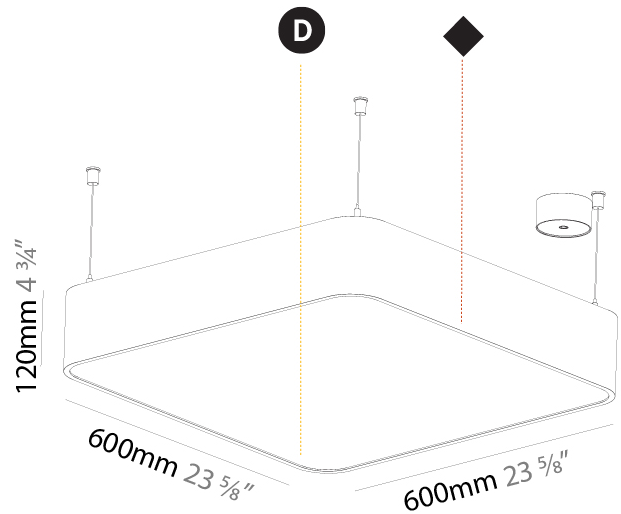

GENERAL

Series: Smoothy
Subseries: Smoothy Standard
Brand: Prolicht
Division: Architectural
Mounting Type: Suspension
Mounting Location: Ceiling
Subcategory: Ambient

PHYSICAL

Shape: Square
Length (mm): 600
Length (in): 23 5/8
Width (mm): 600
Width (in): 23 5/8
Height (mm): 120
Height (in): 4 3/4
Max. Overall Height (mm): 2120mm / 83-7/16
Max. Overall Height (in): 83 7/16
Light Distribution: Direct
Weight (kg): 10.86
Weight (lbs): 23.94
Diffuser: PMMA - Opal or Micro-Prism
Fixture Finish: SSR / BKV / CWI / CRY / HAB / LAG / UFT / ITA / RUA / RUR / MIC / FTG / MYG / TWT / LOD / PUS / FRO / FUP / KIA / POP / BLS / SPG / MEY / GOH / GUM / CHC / COM / ABZ / JAG / OBR / MOS / ROR
Fixture Material: Extruded Aluminum / Steel
Cable Details: 2000mm / 78 3/4"

ELECTRICAL

Lamp Type: LED (Zhaga Standard)
Input Wattage (W): 50
Total Output Wattage (W): 45
Dimming: Non-Dimmable
Driver Included: Yes
Driver Location: Integrated
Driver Type: Constant Current - Universal
Driver Class: Class 2
Input Voltage (V): 120 - 277
Constant Current (MA): 350
Upon Request: (Not included - see components) Integral: 0-10Vdc dimming / Phase dimming 120Vac only

LED

Color Temperature (°K): 3000 / 3500 / 4000
Max. Delivered Lumen (lm): 5520 / 5606 / 5720
CRI: >80 CRI
Efficiency (%): 82.7
Lamp Life (hrs): 50000

OPTICAL

RATINGS AND CERTIFICATIONS

Certified By: Certified for North American Standards
IP rating: IP20