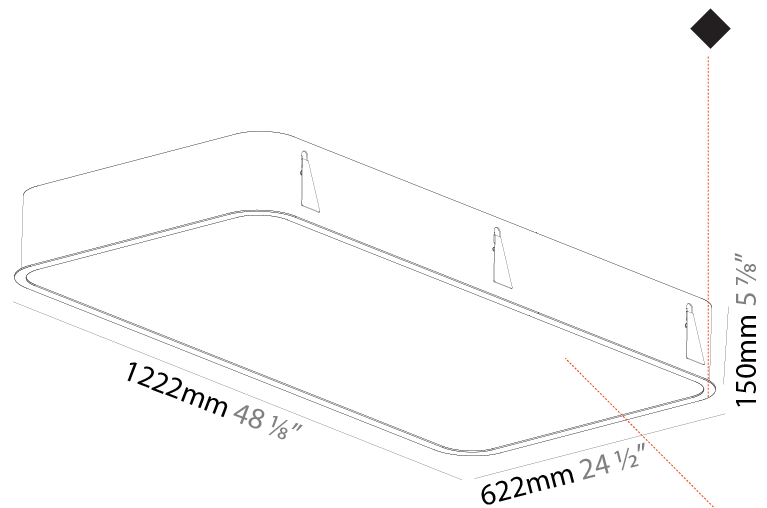

PHYSICAL

Shape: Square
Length (mm): 1222
Length (in): 48 7/8
Width (mm): 622
Width (in): 24 1/2
Height (mm): 150
Height (in): 5 7/8
Ceiling Thickness (mm): 10 / 12.5 / 15 / 25
Ceiling Thickness (in): 3/8 or 1/2 or 9/16 or 1
Min. Recessing Depth (mm): 160
Min. Recessing Depth (in): 6 5/16
Light Distribution: Direct
Weight (kg): 24.4
Weight (lbs): 53.68
Diffuser: PMMA - Opal or Micro-Prism
Fixture Finish: SSR / BKV / CWI / CRY / HAB / LAG / UFT / ITA / RUA / RUR / MIC / FTG / MYG / TWT / LOD / PUS / FRO / FUP / KIA / POP / BLS / SPG / MEY / GOH / GUM / CHC / COM / ABZ / JAG / OBR / MOS / ROR
Fixture Material: Extruded Aluminum / Steel
Cut-out Measurements: 1205mm / 47 7/16" x 605mm / 23 13/16"

ELECTRICAL

Lamp Type: LED (Zhaga Standard)
Input Wattage (W): 108.9
Total Output Wattage (W): 99
Dimming: Non-Dimmable
Driver Included: Yes
Driver Location: Integrated
Driver Type: Constant Current - Universal
Driver Class: Class 2
Input Voltage (V): 120 - 277
Constant Current (MA): 350
Upon Request: (Not included - see components) Integral: 0-10Vdc dimming / Phase dimming 120Vac only

LED

Color Temperature (°K): 3000 / 3500 / 4000
Max. Delivered Lumen (lm): 11050 / 11221 / 11450
CRI: >80 CRI
Efficiency (%): 0.827
Lamp Life (hrs): 50000

OPTICAL

RATINGS AND CERTIFICATIONS

Certified By: Certified for North American Standards
IP rating: IP20