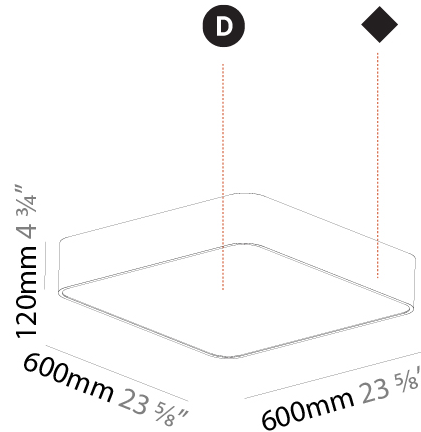

GENERAL

Series: Smoothy
Subseries: Smoothy Standard
Brand: Prolicht
Division: Architectural
Mounting Type: Surface
Mounting Location: Ceiling
Subcategory: Ambient

PHYSICAL

Shape: Square
Length (mm): 600
Length (in): 23 5/8
Width (mm): 600
Width (in): 23 5/8
Height (mm): 120
Height (in): 4 3/4
Light Distribution: Direct
Weight (kg): 11.315
Weight (lbs): 24.89
Diffuser: [PMMA - Opal or Micro-Prism](#)
Fixture Finish: [SSR / BKV / CWI / CRY / HAB / LAG / UFT / ITA / RUA / RUR / MIC / FTG / MYG / TWT / LOD / PUS / FRO / FUP / KIA / POP / BLS / SPG / MEY / GOH / GUM / CHC / COM / ABZ / JAG / OBR / MOS / ROR](#)
Fixture Material: [Extruded Aluminum / Steel](#)

ELECTRICAL

Lamp Type: LED (Zhaga Standard)
Input Wattage (W): 55
Total Output Wattage (W): 49.7
Dimming: [Non-Dimmable](#)
Driver Included: Yes
Driver Location: Integrated
Driver Type: Constant Current - Universal
Driver Class: Class 2
Input Voltage (V): 120 - 277
Constant Current (MA): 350
Upon Request: (Not included - see components) Integral: 0-10Vdc dimming / Phase dimming 120Vac only

LED

Color Temperature (°K): [3000 / 3500 / 4000](#)
Max. Delivered Lumen (lm): 5520 / 5606 / 5720
CRI: >80 CRI
Efficiency (%): 0.867
Lamp Life (hrs): 50000

OPTICAL

RATINGS AND CERTIFICATIONS

Certified By: Certified for North American Standards
IP rating: IP20