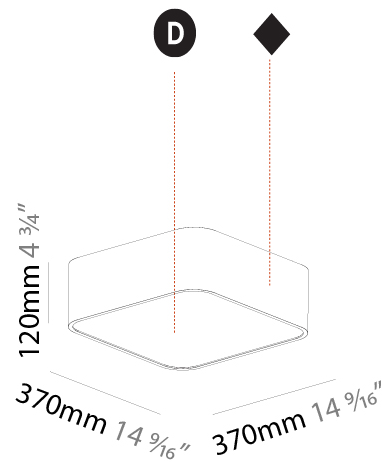

GENERAL

Series: Smoothy
Subseries: Smoothy Standard
Brand: Prolicht
Division: Architectural
Mounting Type: Surface
Mounting Location: Ceiling
Subcategory: Ambient

PHYSICAL

Shape: Square
Length (mm): 370
Length (in): 14 ⁹/₁₆
Width (mm): 370
Width (in): 14 ⁹/₁₆
Height (mm): 120
Height (in): 4 ³/₄
Light Distribution: Direct
Weight (kg): 3.458
Weight (lbs): 7.61
Diffuser: PMMA - Opal or Micro-Prism
Fixture Finish: SSR / BKV / CWI / CRY / HAB / LAG / UFT / ITA / RUA / RUR / MIC / FTG / MYG / TWT / LOD / PUS / FRO / FUP / KIA / POP / BLS / SPG / MEY / GOH / GUM / CHC / COM / ABZ / JAG / OBR / MOS / ROR
Fixture Material: Extruded Aluminum / Steel

ELECTRICAL

Lamp Type: LED (Zhaga Standard)
Input Wattage (W): 13.2
Total Output Wattage (W): 12
Dimming: Non-Dimmable
Driver Included: Yes
Driver Location: Integrated
Driver Type: Constant Current -Universal
Driver Class: Class 2
Input Voltage (V): 120 - 277
Constant Current (MA): 350
Upon Request: 0-10Vdc dimming / Phase dimming 120Vac only

LED

Color Temperature (°K): 3000 / 3500 / 4000
Max. Delivered Lumen (lm): 1380 / 1401 / 1430
CRI: >80 CRI
Efficiency (%): 0.867
Lamp Life (hrs): 50000

OPTICAL

RATINGS AND CERTIFICATIONS

Certified By: Certified for North American Standards
IP rating: IP20