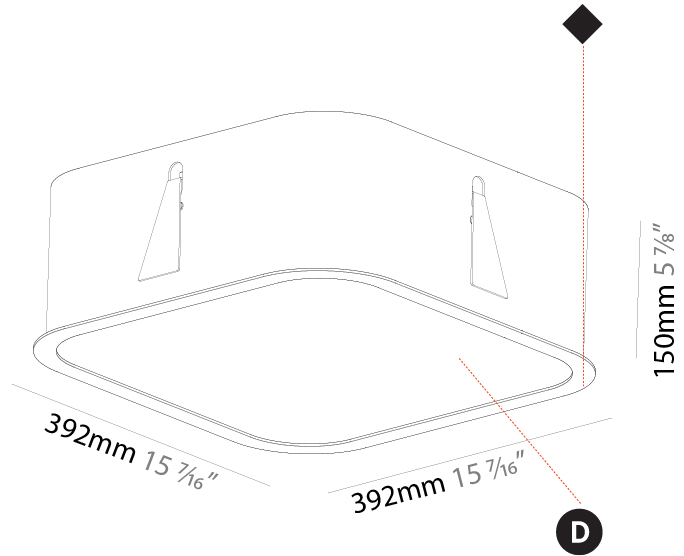

PHYSICAL

Shape: Square
Length (mm): 392
Length (in): 15 7/16
Width (mm): 392
Width (in): 15 7/16
Height (mm): 150
Height (in): 5 7/8
Ceiling Thickness (mm): 10 / 12.5 / 15 / 25
Ceiling Thickness (in): 3/8 or 1/2 or 9/16 or 1
Min. Recessing Depth (mm): 160
Min. Recessing Depth (in): 6 5/16
Light Distribution: Direct
Weight (kg): 4.341
Weight (lbs): 9.57
Diffuser: PMMA - Opal or Micro-Prism
Fixture Finish: SSR / BKV / CWI / CRY / HAB / LAG / UFT / ITA / RUA / RUR / MIC / FTG / MYG / TWT / LOD / PUS / FRO / FUP / KIA / POP / BLS / SPG / MEY / GOH / GUM / CHC / COM / ABZ / JAG / OBR / MOS / ROR
Fixture Material: Extruded Aluminum / Steel
Cut-out Measurements: 375mm / 14 3/4" x 375mm / 14 3/4"

ELECTRICAL

Lamp Type: LED (Zhaga Standard)
Input Wattage (W): 13.2
Total Output Wattage (W): 12
Dimming: Non-Dimmable
Driver Included: Yes
Driver Location: Integrated
Driver Type: Constant Current - Universal
Driver Class: Class 2
Input Voltage (V): 120 - 277
Constant Current (MA): 350
Upon Request: (Not included - see components) Integral: 0-10Vdc dimming / Phase dimming 120Vac only

LED

Color Temperature (°K): 3000 / 3500 / 4000
Max. Delivered Lumen (lm): 1380 / 1401 / 1430
CRI: >80 CRI
Efficiency (%): 0.827
Lamp Life (hrs): 50000

OPTICAL

RATINGS AND CERTIFICATIONS

Certified By: Certified for North American Standards
IP rating: IP20