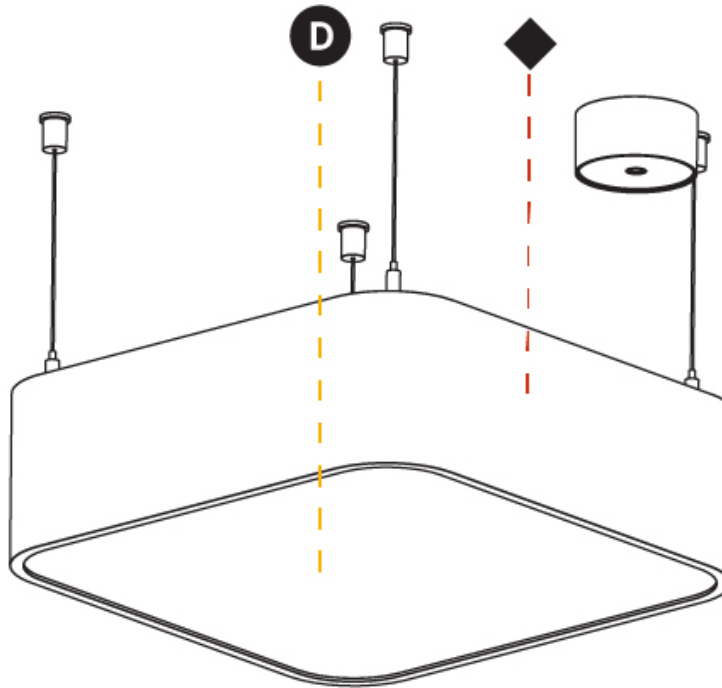

SMOOTHY STANDARD SUSPENSION

A31672-

PROJECT _____

TYPE _____

SPECIFIER _____

QUANTITY _____

DATE _____

A