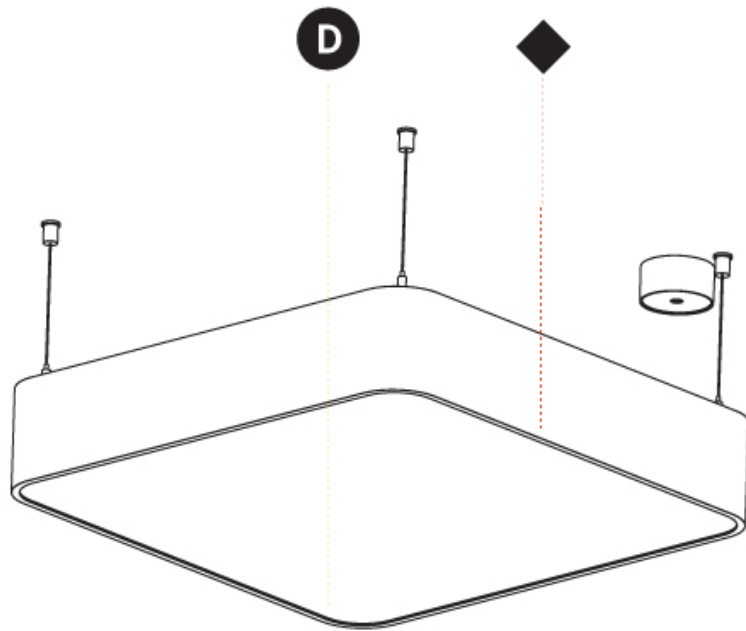

SMOOTHY STANDARD SUSPENSION

A31679-

PROJECT	_____
TYPE	_____
SPECIFIER	_____
QUANTITY	_____
DATE	_____

A